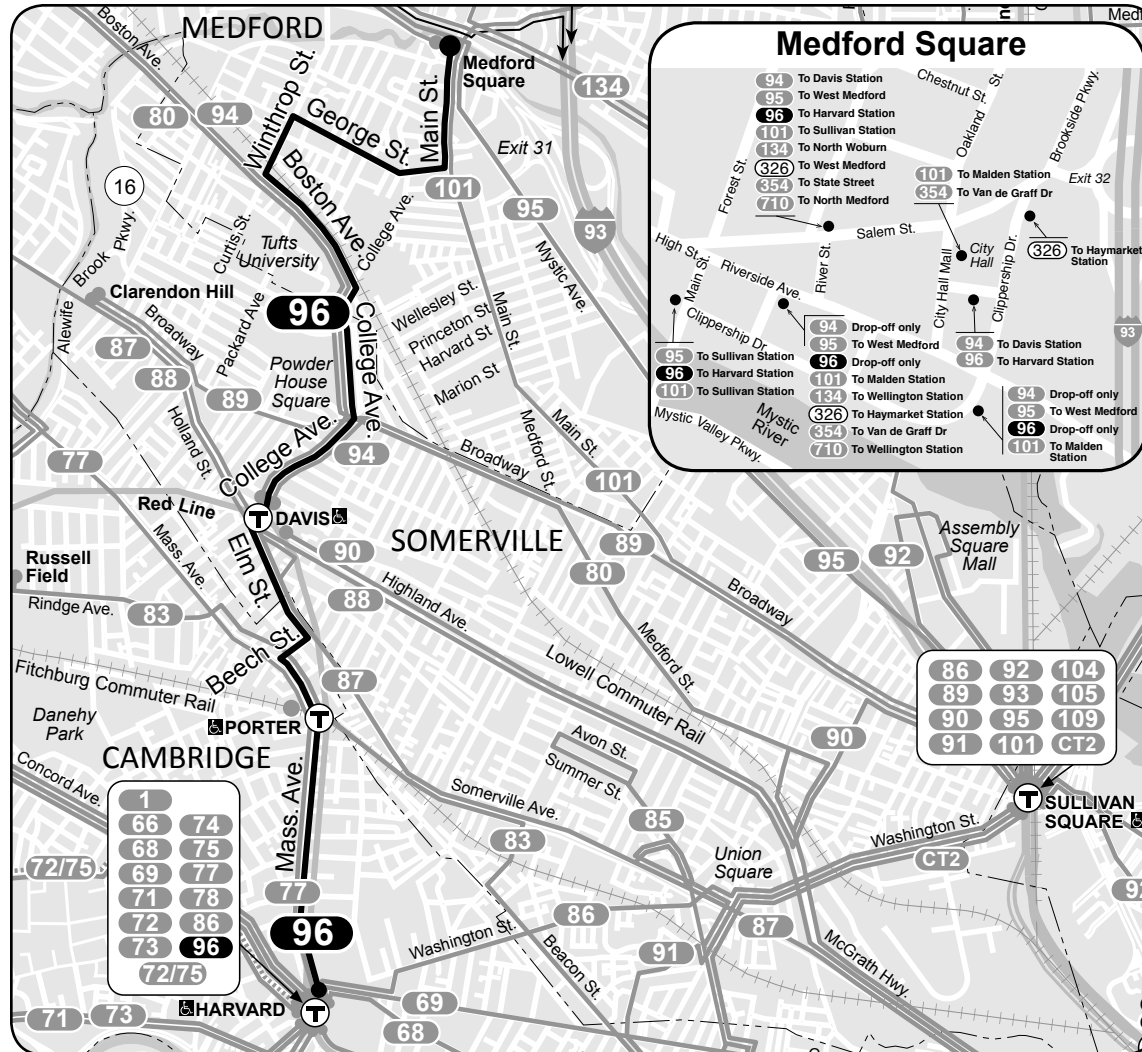

## Route 96 Medford Square - Harvard Station

# 96

Summer June 24, 2017 - September 2, 2017

## Medford Square- Harvard Station

### Serving

- Tufts University
- Powder House Square
- Davis Square Station
- Porter Square Station
- Harvard University
- Eliot Street
- Red Line
- Fitchburg Commuter Rail

**T** Massachusetts Bay Transportation Authority **massDOT**  
Massachusetts Department of Transportation